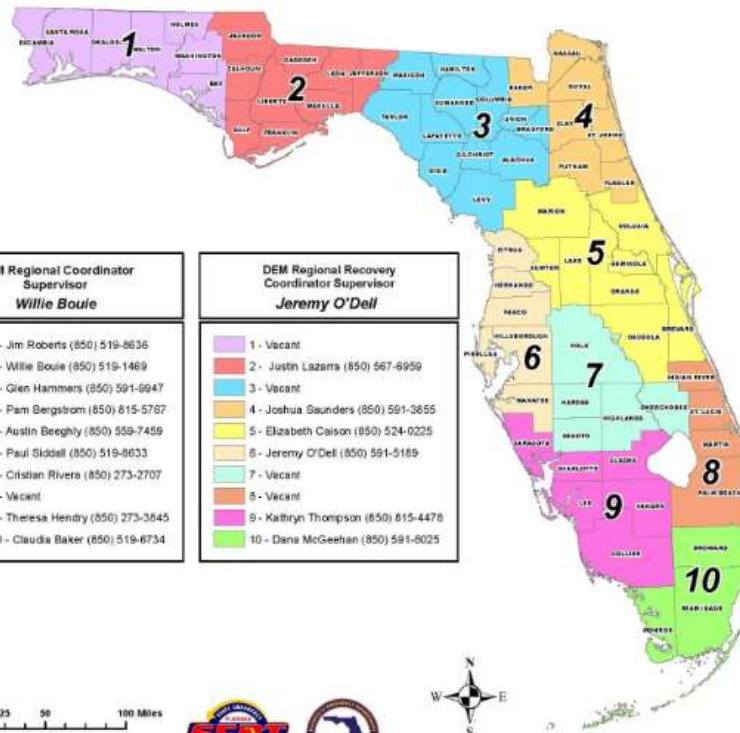

Regional Emergency Management Coordination Team

Regional Preparedness and Response Coordinators

Manager	<u>Willie Bouie</u>
Region 1	<u>Jim Roberts</u>
Region 2	<u>Willie Bouie</u>
Region 3	<u>Glen Hammers</u>
Region 4	<u>Pamela Bergstrom</u>
Region 5	<u>Austin Beeghly</u>
Region 6	<u>Paul Siddall</u>
Region 7	<u>Cristian Rivera</u>
Region 8	Vacant
Region 9	<u>Theresa Hendry</u>
Region 10	<u>Claudia Baker</u>