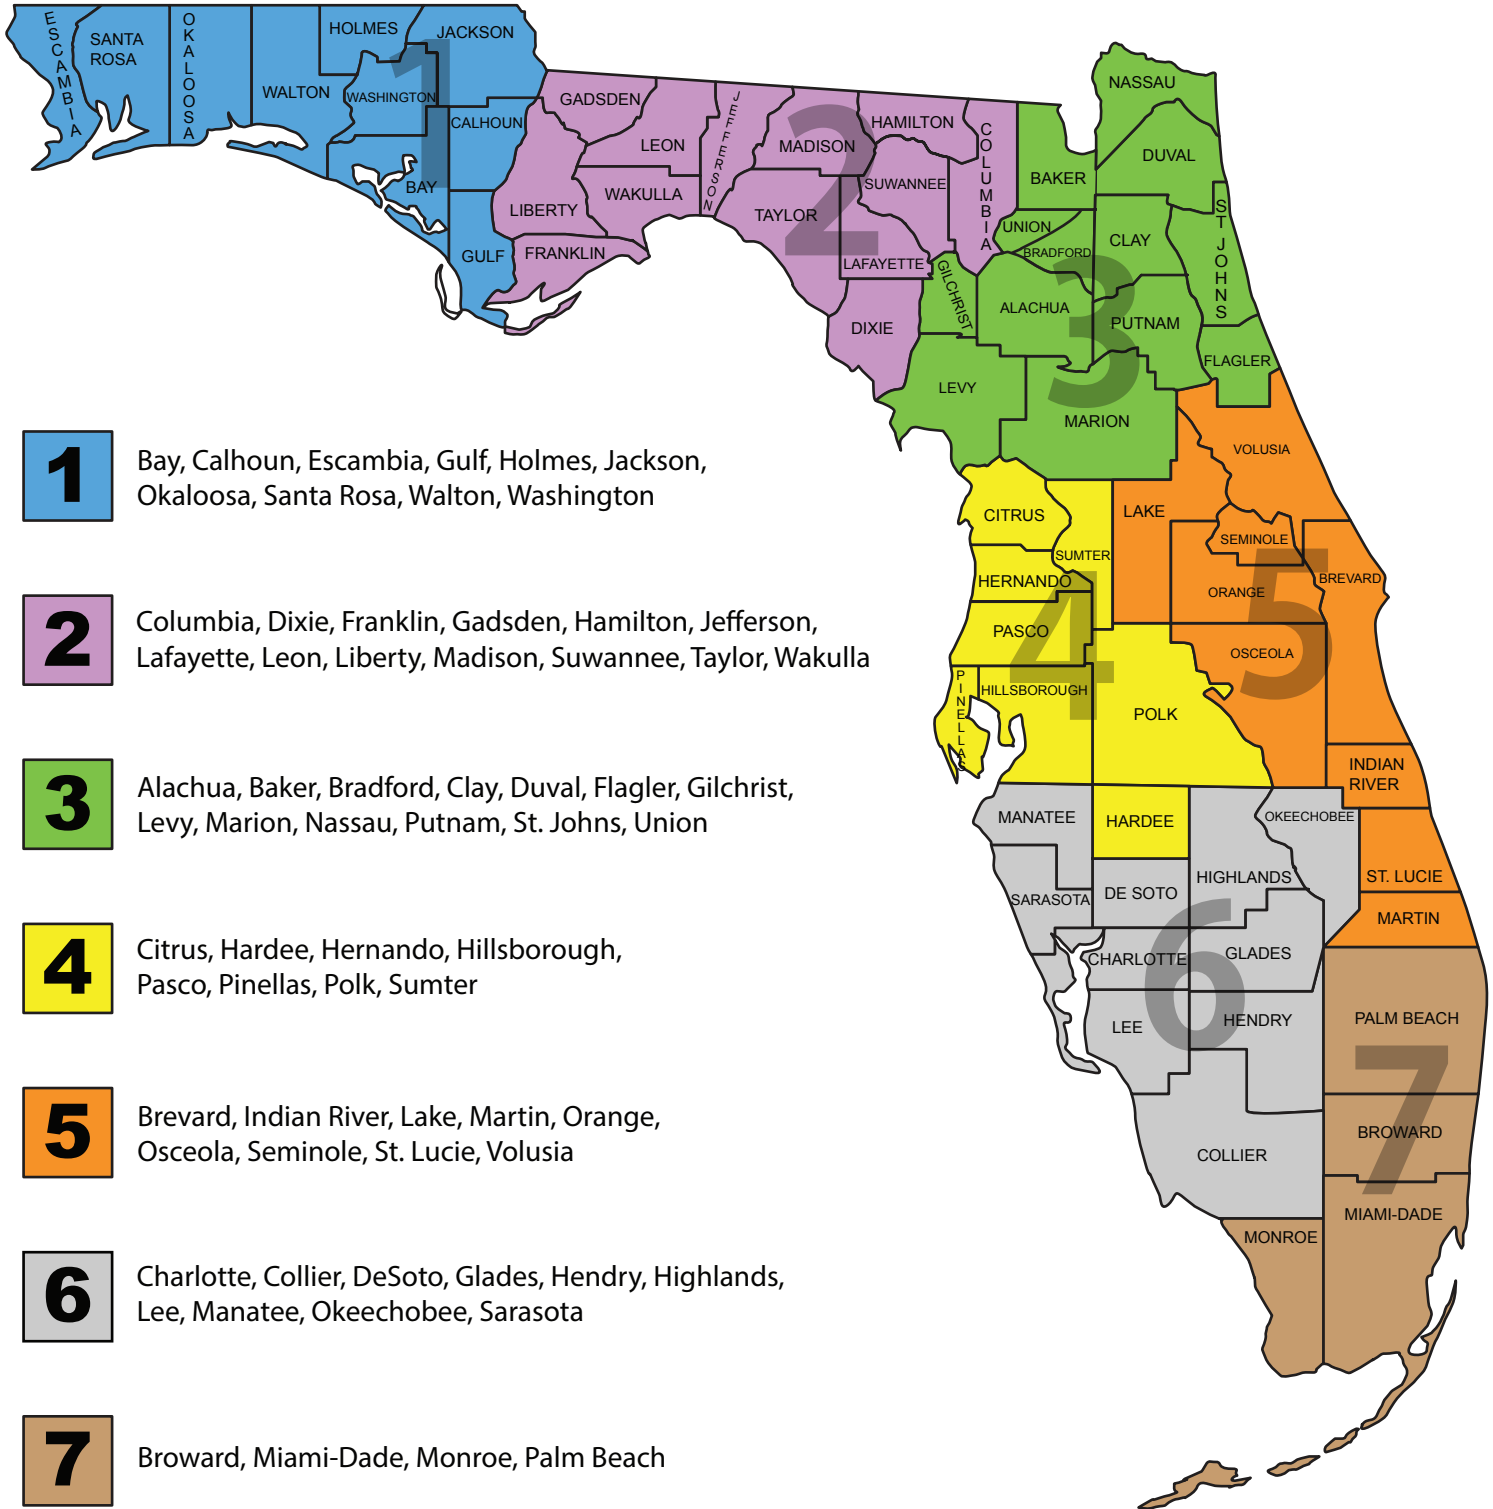

EMERGENCY MANAGEMENT REGIONS

FLORIDA

State Animal Response Coalition

1 Bay, Calhoun, Escambia, Gulf, Holmes, Jackson, Okaloosa, Santa Rosa, Walton, Washington

2 Columbia, Dixie, Franklin, Gadsden, Hamilton, Jefferson, Lafayette, Leon, Liberty, Madison, Suwannee, Taylor, Wakulla

3 Alachua, Baker, Bradford, Clay, Duval, Flagler, Gilchrist, Levy, Marion, Nassau, Putnam, St. Johns, Union

4 Citrus, Hardee, Hernando, Hillsborough, Pasco, Pinellas, Polk, Sumter

5 Brevard, Indian River, Lake, Martin, Orange, Osceola, Seminole, St. Lucie, Volusia

6 Charlotte, Collier, DeSoto, Glades, Hendry, Highlands, Lee, Manatee, Okeechobee, Sarasota

7 Broward, Miami-Dade, Monroe, Palm Beach